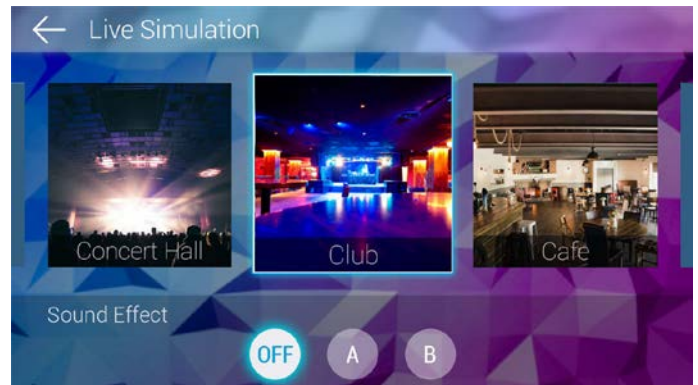

Live Simulation Sound Effect

Digital effect processing and SE mixing applies the sensation of a live performance to your music. Presets include Stadium, Live House, Hall, and more.

* Applies only to smartphone source.