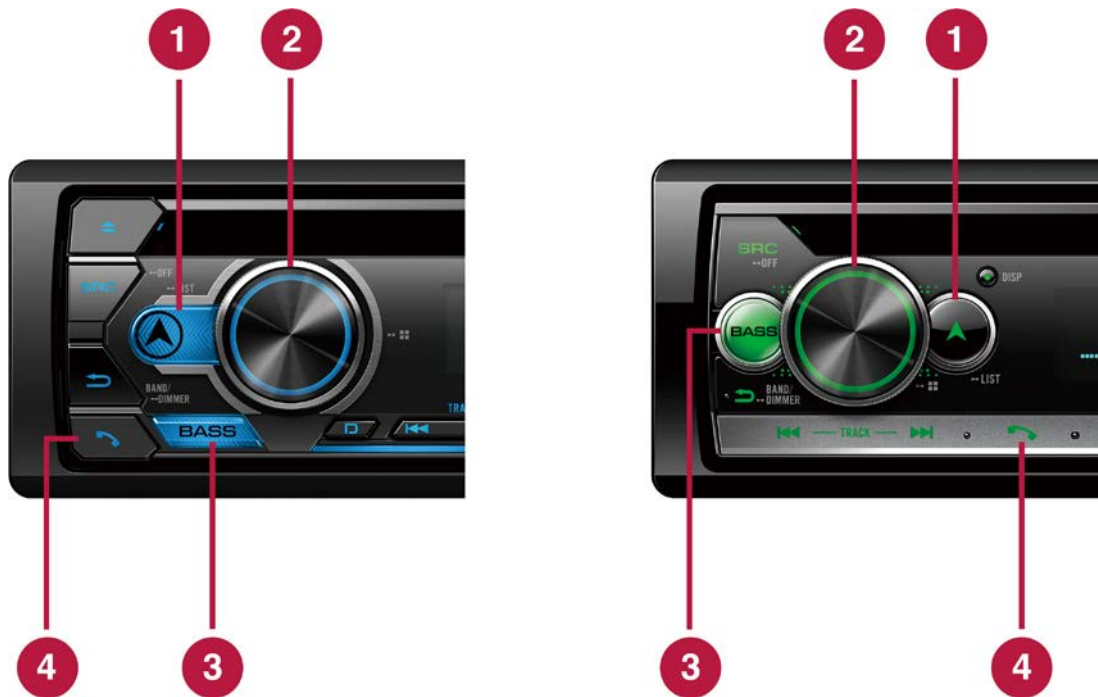

Pioneer Smart Sync App

Delivering an evolutionary leap in communication between your smartphone and your audio receiver, Pioneer Smart Sync App introduces new enjoyment inside your car.

You can download the app at
App Store and Google Play.

Smooth operability and UI for convenient and safety usage of smartphone in a car

Smooth Hard Key Operation

Each head unit has hard keys that can access to the functions you need without touching the smartphone display via Pioneer Smart Sync App.

- 1 Navi Key**
To launch Navi App.
- 2 Rotary Key**
To read out text messages.
Press and hold to launch Pioneer Smart Sync App.
- 3 BASS Boost Key**
To activated Dynamic Bass Enhancer Effect.
Press and hold to activate Super “Todoroki” Sound Effect.
- 4 Phone Key**
To answer phone calls.
Press and hold to start voice recognition.

Easy Sound Fit (Time Alignment)

With one touch, you select your vehicle type and this feature optimally aligns the output timing of the various speakers in your car.

* Applies only to smartphone source.